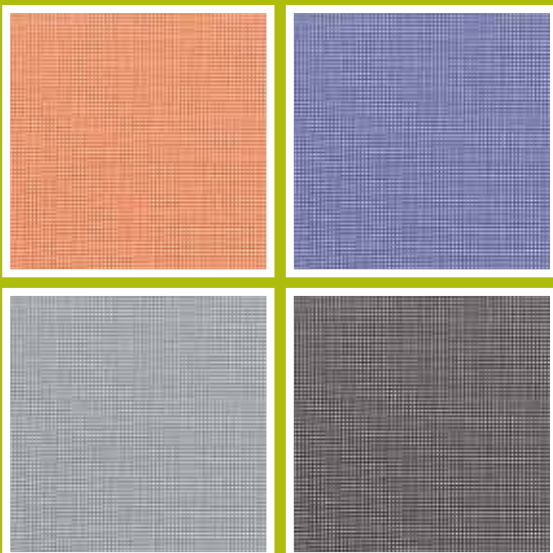

Unser ausgezeichnetes Designerstück Linea ist mit seiner Punktsynchronmechanik individuell auf das Körpergewicht einstellbar und sein Netzrücken passt sich optimal an. Den Linea mit Netzrücken gibt es in vier Farben – er sieht einfach unheimlich gut aus. Sehen Sie selbst!

Our superb Linea designer piece can be individually adjusted to the body weight using its point synchronous mechanism and its mesh backrest adjusts perfectly. The Linea with mesh backrests is available in four colours and looks incredibly good. See for yourself!

Notre pièce design Linea à la conception parfaite avec son mécanisme point synchrone et son dossier parfaitement ajustable est réglable en fonction du poids de l'utilisateur. Le siège Linea au dossier en maille est discret et disponible en quatre coloris. Jugez par vous-mêmes !

Ons uitstekend designexemplaar Linea met zijn puntsynchroon-mechanisme individueel in te stellen op het lichaamsgewicht en zijn netrug past zich optimaal aan. De Linea met netrug bestaat in vier kleuren - hij ziet er gewoon ongelofelijk goed uit. Kijk zelf!